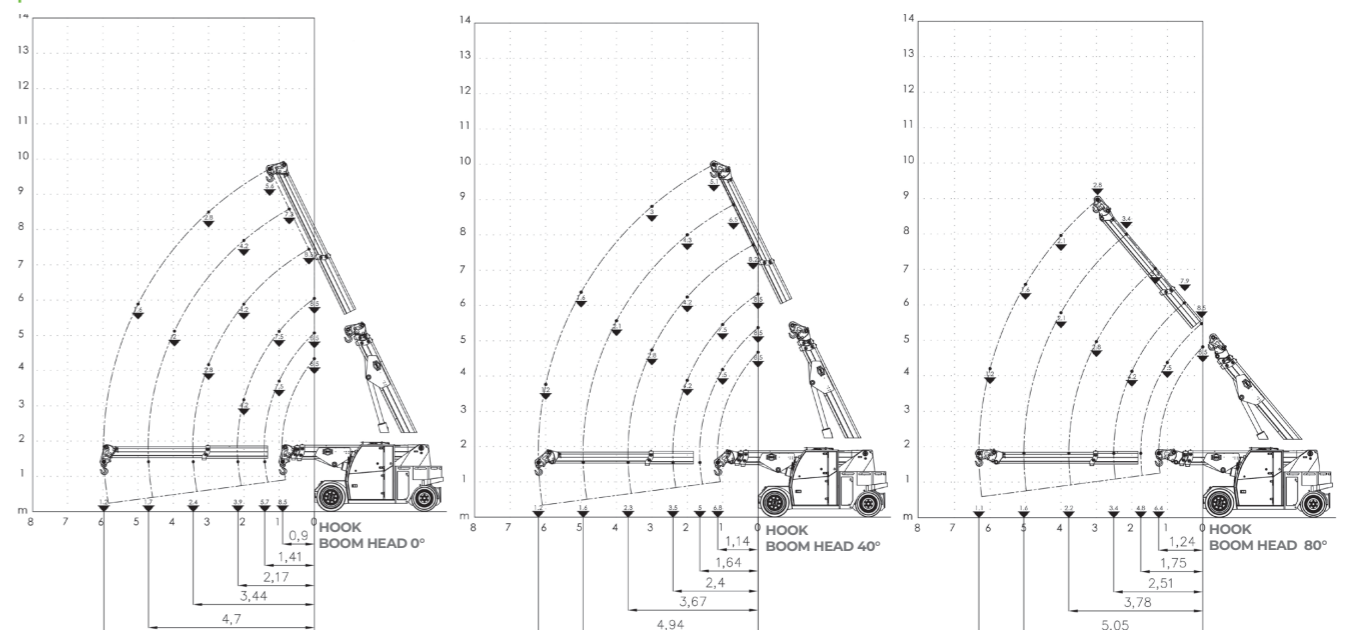

MC 85

- ✓ Hydraulically telescoping proportionally type boom
- ✓ Front-wheels drive with
- ✓ Counter rotation
- ✓ 180° Rear steering

Options:

- Hydraulic winch
- Hydraulic jib with hydraulic Extension
- Bendable manual jib with Manual extension
- Non-marking tires
- Radio remote control
- Hydraulic forks
- Man bucket
- Atex conversions
- Customized painting

Technical features

Max Capacity kg	8,500	Front-wheels drive. 2 electric motors AC 7,5 kW 72V Insulation class H	LMI. Electronic safe load indicator and tilting moment limiter
	Dimension mm	Total Kg. 9,320	Hydraulically foot controlled service brake on all wheels, hydraulically automatic or button controlled parking brake on front wheels
72 V - 620 Ah 8 working hours		Fabricated from preformed and welded quality steel plate	
Front nr. 2 superelastic 355x65/15" Rear nr. 2 superelastic 7.50/15"		+64°/-7,5	
	Rear Steering angle -90°/+90°	Motor driven pump 1x16 kW-72 V AC	

Load charts

EU Standards CE

	UNI ISO 4301-2: A1
	2006/42 CE-2014/30 UE-2014/35 UE- 2000/14 and subsequent modifications
	EN 13000:2014 ANSI/ASME B30.5-2011 and subsequent modifications

Dimensions