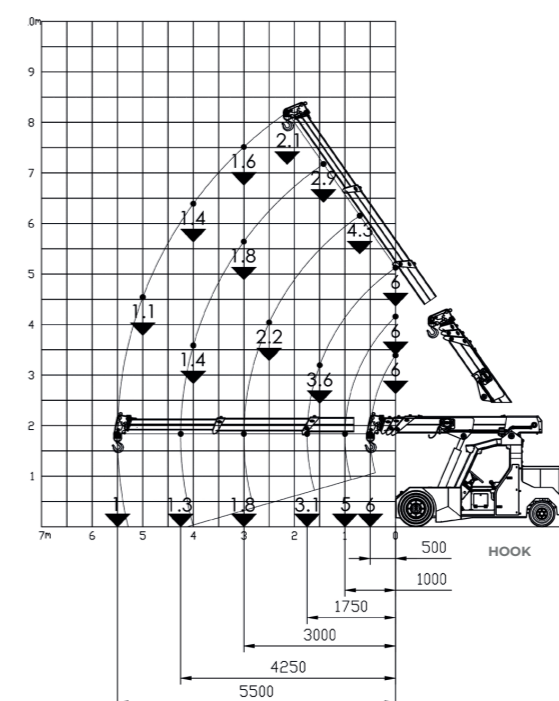

Load charts