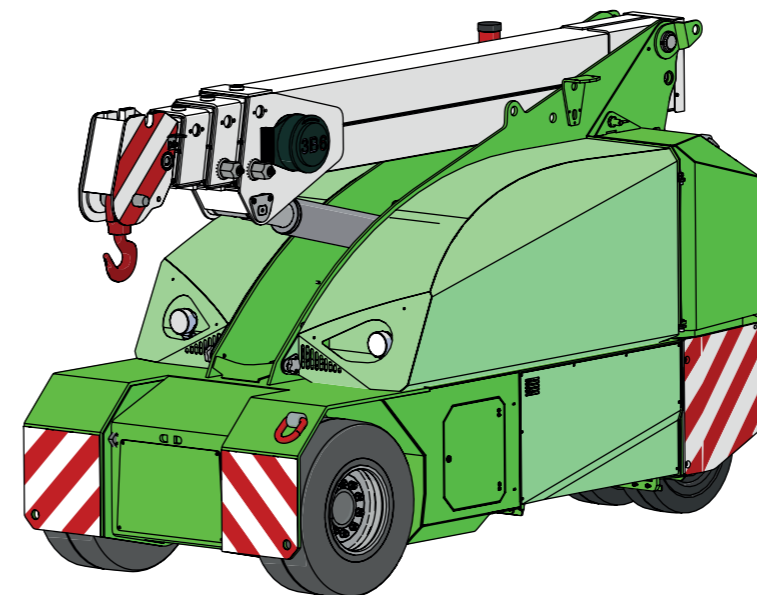

Gijs van de Graaf
+31 651855113

Dick van de Graaf
+31 613214166

Production Plant
Via Sito Nuovo 14
29010 Sarmato (PC) - Italy

vca✓

**RentalMatch**
GREEN POWER

Electric
Pick & Carry
Cranes

MC 45S (metric)
Max Capacity 4,500 Kg

MC 45S

- ✓ Radio-remote control on driving, steering, boom movements, Winch and other accessories
- ✓ Front-wheels drive with counter rotation
- ✓ Removable counterweights
- ✓ Hydraulically telescoping Sequential type boom

Max Capacity kg	4,500	Front-wheels drive. 2 electric motors AC 3 kW 48V Insulation class H	LMI. Electronic safe load indicator and tilting moment limiter
	Dimensions mm	2772x1200x1648	Total Kg. 4,900 Removable counterweights Kg. 1,360
			48 V - 600 Ah 8 working hours
		Front nr. 2 superelastic 23x10-12" Rear nr. 2 superelastic 18x7-8"	+60°/-15°
		Rear Steering angle -90°/+90°	Motor driven pump 9 kW - 48 V AC, Insulation class H