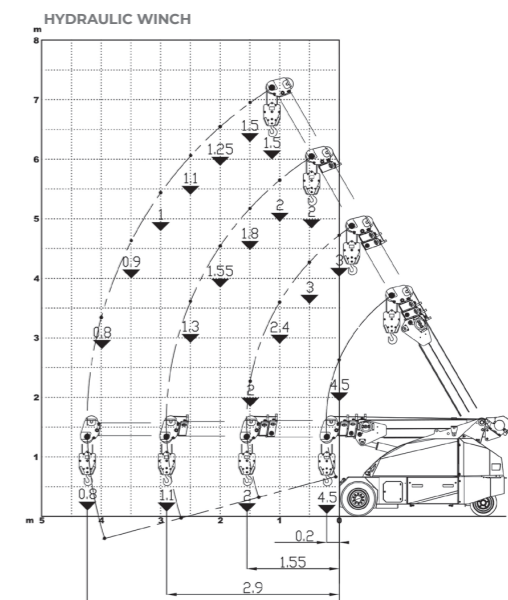

Max Capacity kg	4,500	Front-wheels drive. 2 electric motors AC 3 kW 48V Insulation class H	LMI. Electronic safe load indicator and tilting moment limiter
	Dimensions mm	2772x1200x1648	Total Kg. 4,900 Removable counterweights Kg. 1,360
			48 V - 600 Ah 8 working hours
		Front nr. 2 superelastic 23x10-12" Rear nr. 2 superelastic 18x7-8"	+60°/-15°
		Rear Steering angle -90°/+90°	Motor driven pump 9 kW - 48 V AC, Insulation class H

••• Load charts

EU Standards CE

	UNI ISO 4301-2: A1
	2006/42 CE-2014/30 UE-2014/35 UE- 2000/14 et modifications suivantes
	EN 13000:2014 ANSI/ASME B30.5-2011 et modifications suivantes

Dimensions