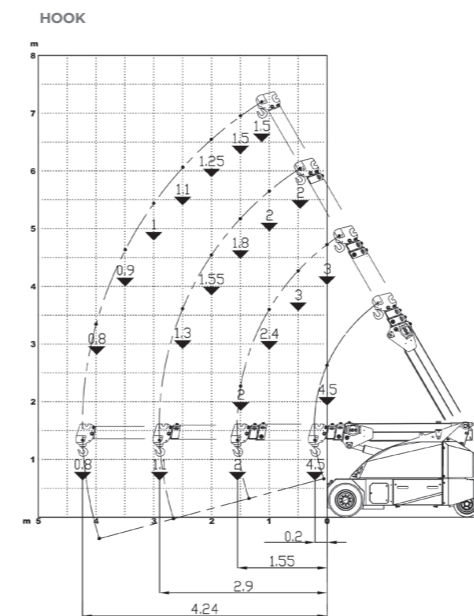

••• Load charts